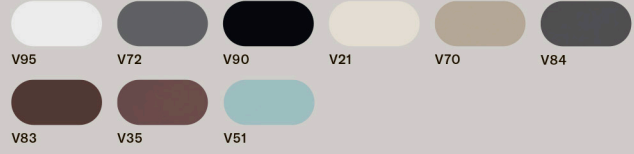

STANDARD

F04 Foglia champagne
Leaf champagne

CUSTOM

+ 8%

MATT PAINTED

GLOSSY PAINTED

LEAF DECORATION

MATERIALS

STANDARD

Hand made glass

Finishings

VERNICIATURA OPACA MATT PAINTED

v21 Sabbia
Sand

v35 Rosso Jaipur
Jaipur red

v51 Celeste
Pale blue

v70 Cemento
Concrete

v72 Grigio scuro
Dark grey

v83 Bronzo
Bronze

v84 Cioccolato
Chocolate

v86 Bronzo patinato
Coated bronze

v90 Nero opaco
Matt black

v95 Bianco opaco
Matt white

v99 Oro opaco verniciato
Painted matt gold

VERNICIATURA GOFRATA EMBOSSED PAINTED

W05 Walnut

W06 Grey ayous

W07 Black&silver

ECOPELLE ECO LEATHER

L02 Ecopelle 2
Eco Leather 2

L03 Ecopelle 3
Eco Leather 3

Verificare la disponibilità di ciascuna finitura per specifici articoli.
Availability of each finish to be confirmed for specific items.